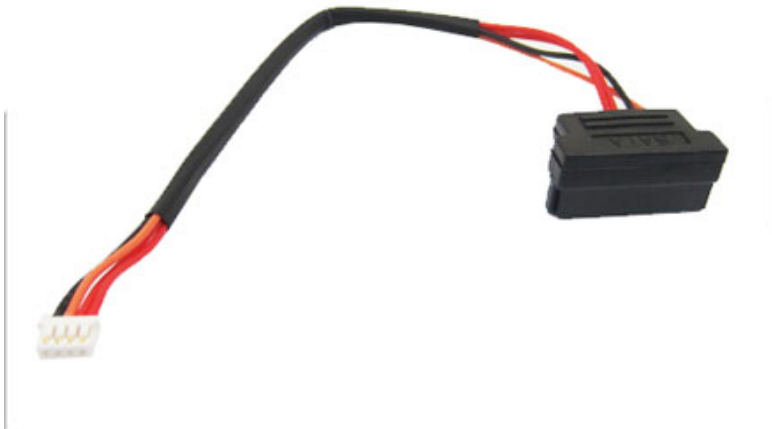

**999.00 EUR**

incl. 19% VAT, plus shipping

Intel 4 pin Power to 15 Pin SATA  
15 cm  
eg. for Intel NUC DE3815TYBE Mainboard